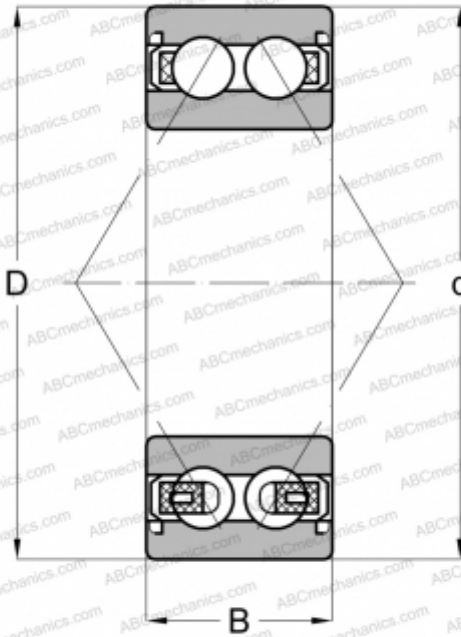

3206 BD 2Z TVH FAG

Angular contact ball bearings

TYPE: Ball bearings, Angular contact ball bearing, Double row, Contact angle 30°, Gap seals on both side

Technical specification

DIMENSIONS, MM

d	30,000
D	62,000
B	23,800

WEIGHT, KG

0,295

MANUFACTURER

[FAG](#)

INTERCHANGE

ABC	3206 BD 2Z TVH
SKF	3206 A-2Z