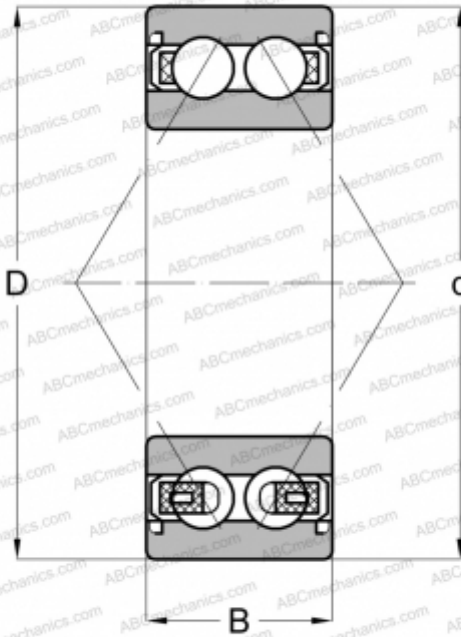

3207 BD 2Z TVH ABC

Angular contact ball bearings

TYPE: Ball bearings, Angular contact ball bearing, Double row, Contact angle 30°, Gap seals on both side

Technical specification

DIMENSIONS, MM

| | |
|---|--------|
| d | 35,000 |
| D | 72,000 |
| B | 27,000 |

WEIGHT, KG

0,454

MANUFACTURER

[ABC](#)

INTERCHANGE

| | |
|-----|--------------------------------|
| SKF | 3207 A-2Z |
| FAG | 3207 BD 2Z TVH |