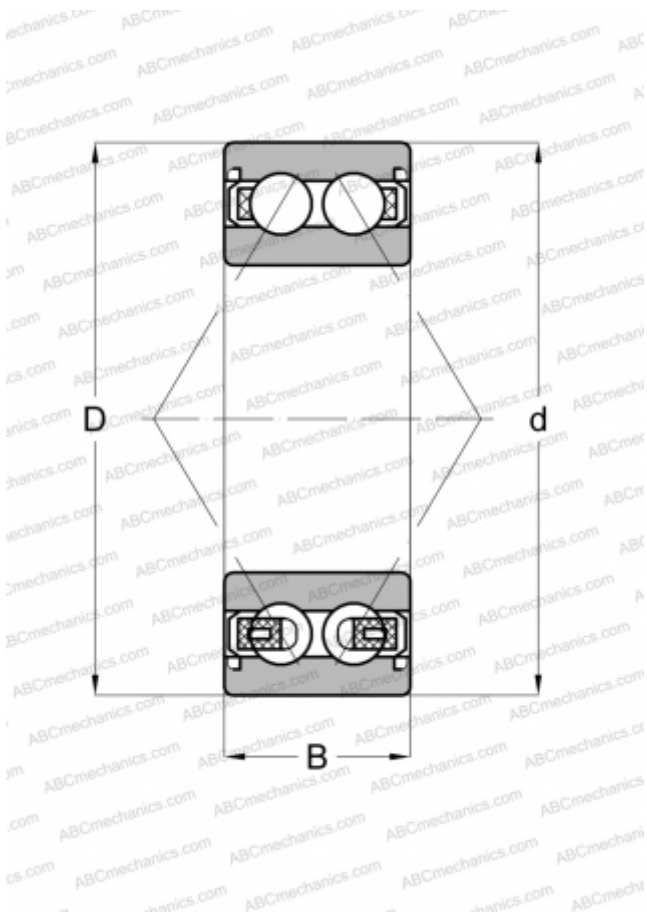

## 3207 A-2Z SKF

Angular contact ball bearings

TYPE: Ball bearings, Angular contact ball bearing, Double row, Contact angle 30°, Gap seals on both side

### Technical specification

#### DIMENSIONS, MM

d	35,000
D	72,000
B	27,000

#### WEIGHT, KG

0,440