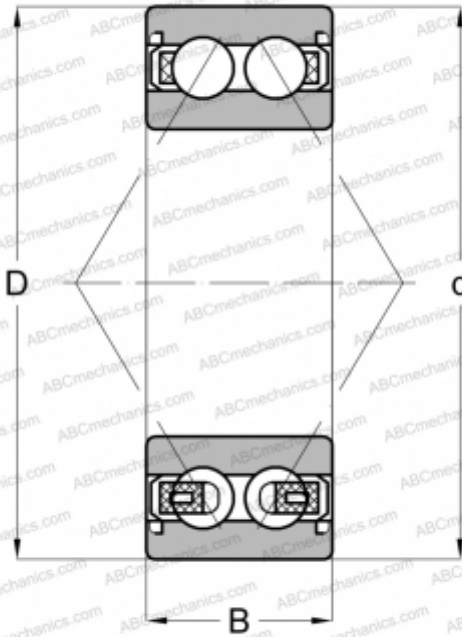

## 3207 BD 2Z TVH FAG

Angular contact ball bearings

TYPE: Ball bearings, Angular contact ball bearing, Double row, Contact angle 30°, Gap seals on both side

### Technical specification

#### DIMENSIONS, MM

d	35,000
D	72,000
B	27,000

#### WEIGHT, KG

0,454