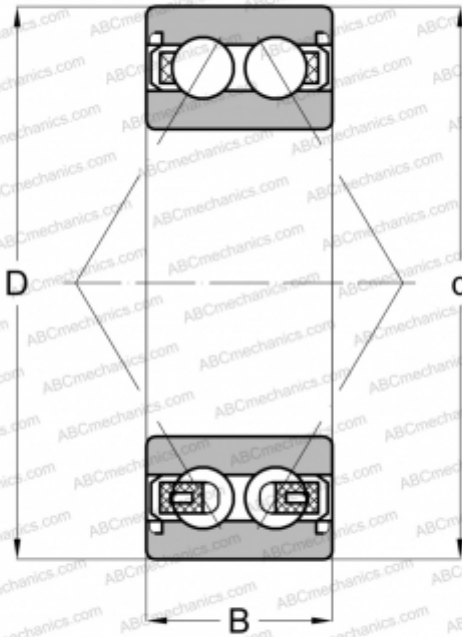

## 3208 BD 2Z TVH ABC

Angular contact ball bearings

TYPE: Ball bearings, Angular contact ball bearing, Double row, Contact angle 30°, Gap seals on both side

### Technical specification

#### DIMENSIONS, MM

d	40,000
D	80,000
B	30,200

#### WEIGHT, KG

0,604