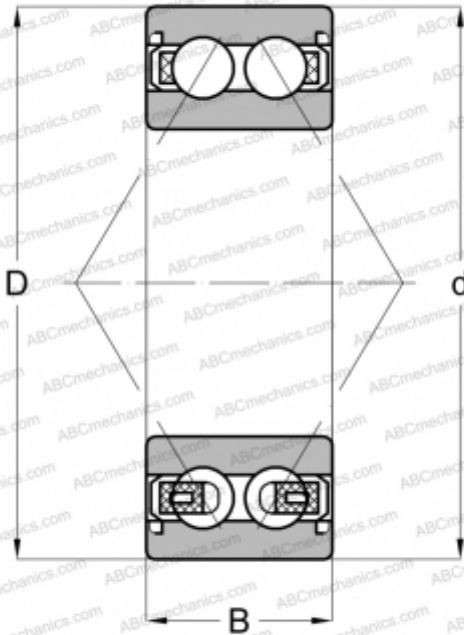

## 3209 BD 2Z TVH ABC

Angular contact ball bearings

TYPE: Ball bearings, Angular contact ball bearing, Double row, Contact angle 30°, Gap seals on both side

### Technical specification

#### DIMENSIONS, MM

d	45,000
D	85,000
B	30,200

#### WEIGHT, KG

0,640