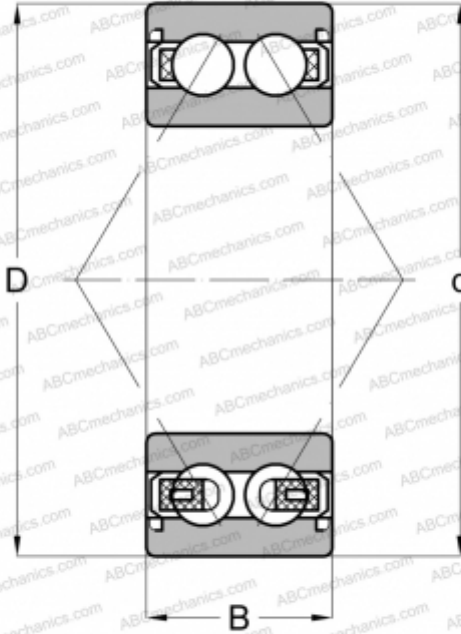

## 3209 BD 2Z TVH FAG

Angular contact ball bearings

TYPE: Ball bearings, Angular contact ball bearing, Double row, Contact angle 30°, Gap seals on both side

### Technical specification

#### DIMENSIONS, MM

d	45,000
D	85,000
B	30,200

#### WEIGHT, KG

0,640