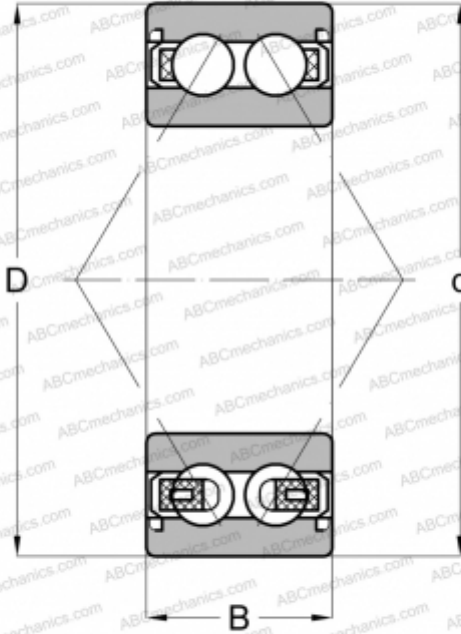

## 3215 A 2Z ABC

Angular contact ball bearings

TYPE: Ball bearings, Angular contact ball bearing, Double row, Contact angle 30°, Gap seals on both side

### Technical specification

#### DIMENSIONS, MM

d	75,000
D	130,000
B	41,300

#### WEIGHT, KG

1,940