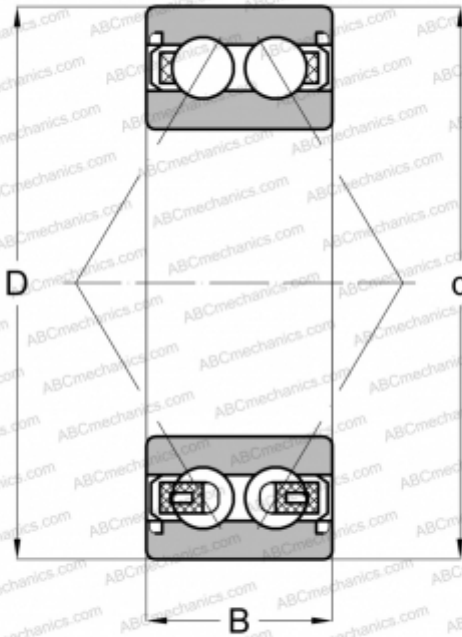

## 3304 A-2Z SKF

Angular contact ball bearings

TYPE: Ball bearings, Angular contact ball bearing, Double row, Contact angle 30°, Gap seals on both side

### Technical specification

#### DIMENSIONS, MM

d	20,000
D	52,000
B	22,200

#### WEIGHT, KG

0,220