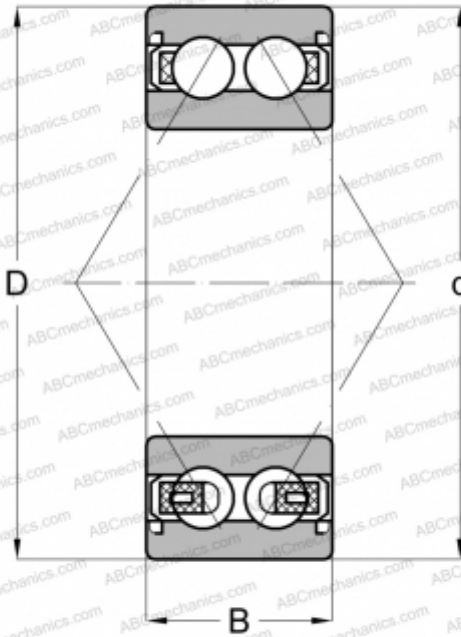

## 3313 BD 2Z TVH ABC

Angular contact ball bearings

TYPE: Ball bearings, Angular contact ball bearing, Double row, Contact angle 30°, Gap seals on both side

### Technical specification

#### DIMENSIONS, MM

d	65,000
D	140,000
B	58,700

#### WEIGHT, KG

4,100