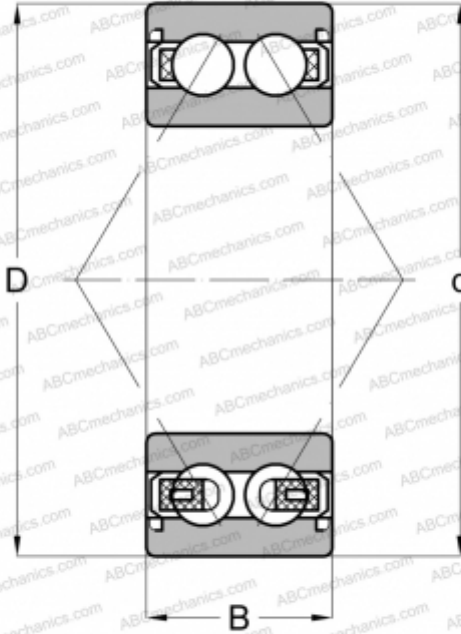

## 3314 BD 2Z TVH ABC

Angular contact ball bearings

TYPE: Ball bearings, Angular contact ball bearing, Double row, Contact angle 30°, Gap seals on both side

### Technical specification

#### DIMENSIONS, MM

d	70,000
D	150,000
B	63,500

#### WEIGHT, KG

4,500