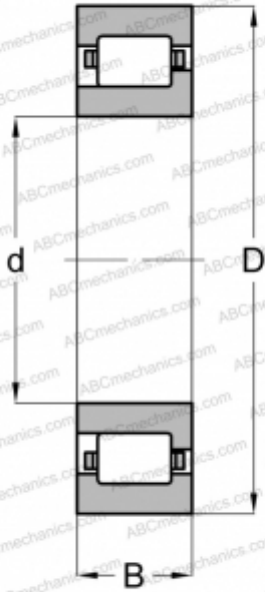

NJ 205-E-TVP2-QP51-C4 FAG

Cylindrical roller bearings

TYPE: Roller bearings, Cylindrical roller bearings, Single row, Type NJ, Vibrating screen specification, for electric vibrators (FAG)

Technical specification

DIMENSIONS, MM

d	25,000
D	52,000
B	15,000

WEIGHT, KG

0,154

MANUFACTURER

[FAG](#)

REPLACES

NJ 205-E-XL-TVP2-QP51-C4