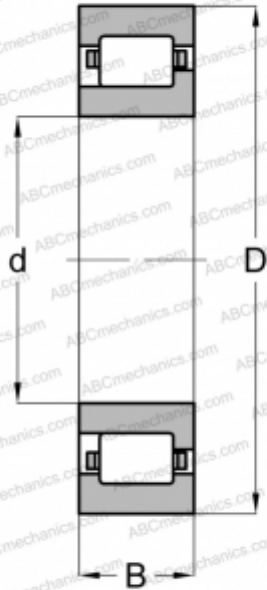

## NJ 2213-E-M1A-QP51-C4 FAG

Cylindrical roller bearings

TYPE: Roller bearings, Cylindrical roller bearings, Single row, Type NJ, Vibrating screen specification, for electric vibrators (FAG)

### Technical specification

#### DIMENSIONS, MM

d	65,000
D	120,000
B	31,000

#### WEIGHT, KG

1,615