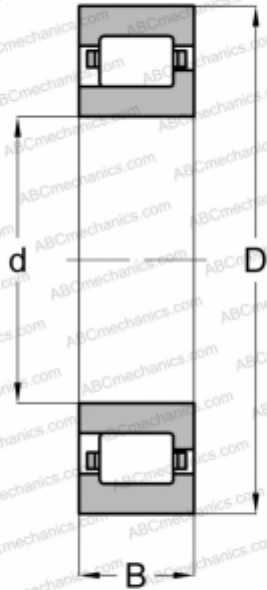

## NJ 2220-E-M1A-QP51-C4 FAG

Cylindrical roller bearings

TYPE: Roller bearings, Cylindrical roller bearings, Single row, Type NJ, Vibrating screen specification, for electric vibrators (FAG)

### Technical specification

#### DIMENSIONS, MM

d	100,000
D	180,000
B	46,000

#### WEIGHT, KG

5,293