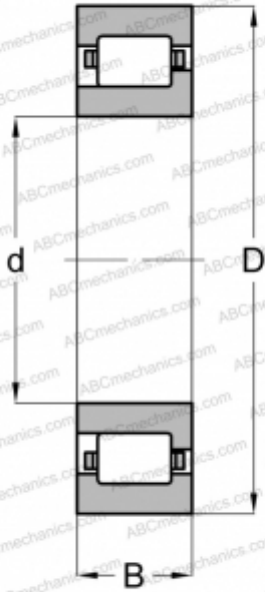

NJ 306-E-TVP2-QP51-C4 FAG

Cylindrical roller bearings

TYPE: Roller bearings, Cylindrical roller bearings, Single row, Type NJ, Vibrating screen specification, for electric vibrators (FAG)

Technical specification

DIMENSIONS, MM

| | |
|---|--------|
| d | 30,000 |
| D | 72,000 |
| B | 19,000 |

WEIGHT, KG

0,417

MANUFACTURER

[FAG](#)

REPLACES

NJ 306-E-XL-TVP2-QP51-C4