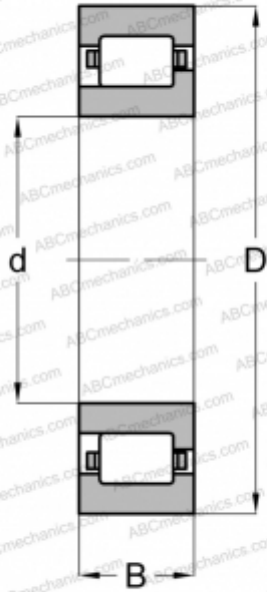

NJ 312-E-TVP2-QP51-C4 FAG

Cylindrical roller bearings

TYPE: Roller bearings, Cylindrical roller bearings, Single row, Type NJ, Vibrating screen specification, for electric vibrators (FAG)

Technical specification

DIMENSIONS, MM

d	60,000
D	130,000
B	31,000

WEIGHT, KG

2,091

MANUFACTURER

[FAG](#)

REPLACES

NJ 312-E-XL-TVP2-QP51-C4