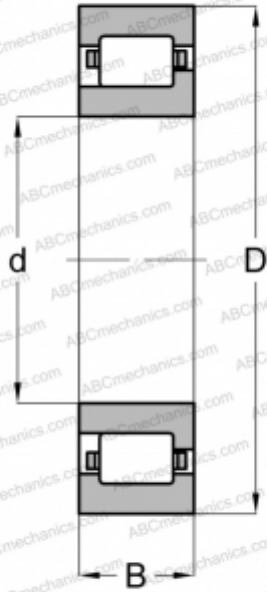

NJ 316-E-TVP2-QP51-C4 FAG

Cylindrical roller bearings

TYPE: Roller bearings, Cylindrical roller bearings, Single row, Type NJ, Vibrating screen specification, for electric vibrators (FAG)

Technical specification

DIMENSIONS, MM

d	80,000
D	170,000
B	39,000

WEIGHT, KG

4,463

MANUFACTURER

[FAG](#)

REPLACES

NJ 316-E-XL-TVP2-QP51-C4