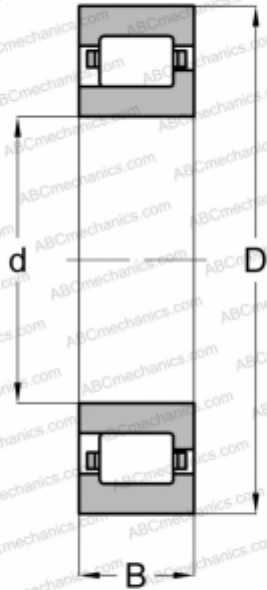

NJ 2304-E-TVP2-QP51-C4 FAG

Cylindrical roller bearings

TYPE: Roller bearings, Cylindrical roller bearings, Single row, Type NJ, Vibrating screen specification, for electric vibrators (FAG)

Technical specification

DIMENSIONS, MM

d	20,000
D	52,000
B	21,000

WEIGHT, KG

0,227

MANUFACTURER

[FAG](#)

REPLACES

NJ 2304-E-XL-TVP2-QP51-C4