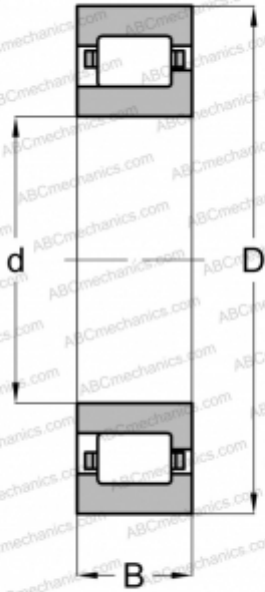

## NJ 2305-E-TVP2-QP51-C4 FAG

Cylindrical roller bearings

TYPE: Roller bearings, Cylindrical roller bearings, Single row, Type NJ, Vibrating screen specification, for electric vibrators (FAG)

### Technical specification

#### DIMENSIONS, MM

d	25,000
D	62,000
B	24,000

#### WEIGHT, KG

0,390