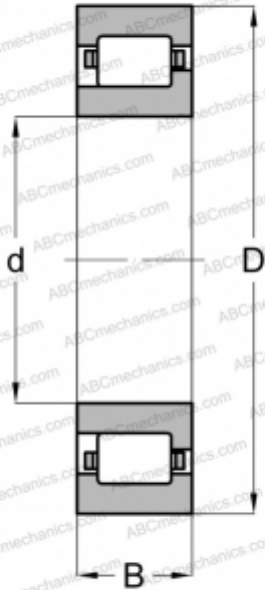

NJ 2306-E-TVP2-QP51-C4 FAG

Cylindrical roller bearings

TYPE: Roller bearings, Cylindrical roller bearings, Single row, Type NJ, Vibrating screen specification, for electric vibrators (FAG)

Technical specification

DIMENSIONS, MM

d	30,000
D	72,000
B	27,000

MANUFACTURER

[FAG](#)

REPLACES

NJ 2306-E-XL-TVP2-QP51-C4