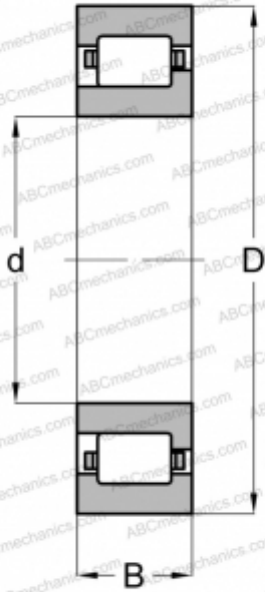

## NJ 2308-E-TVP2-QP51-C4 FAG

Cylindrical roller bearings

TYPE: Roller bearings, Cylindrical roller bearings, Single row, Type NJ, Vibrating screen specification, for electric vibrators (FAG)

### Technical specification

#### DIMENSIONS, MM

|   |        |
|---|--------|
| d | 40,000 |
| D | 90,000 |
| B | 33,000 |

#### WEIGHT, KG

1,098