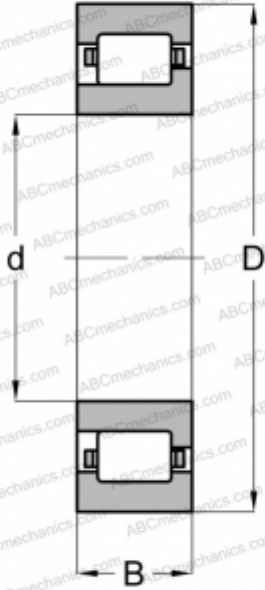

## NJ 2309-E-TVP2-QP51-C4 FAG

Cylindrical roller bearings

TYPE: Roller bearings, Cylindrical roller bearings, Single row, Type NJ, Vibrating screen specification, for electric vibrators (FAG)

### Technical specification

#### DIMENSIONS, MM

d	45,000
D	100,000
B	36,000

#### WEIGHT, KG

1,433