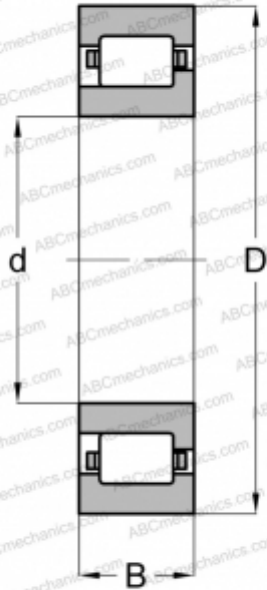

## NJ 2309-E-M1A-QP51-C4 FAG

Cylindrical roller bearings

TYPE: Roller bearings, Cylindrical roller bearings, Single row, Type NJ, Vibrating screen specification, for electric vibrators (FAG)

### Technical specification

#### DIMENSIONS, MM

d	45,000
D	100,000
B	36,000

#### WEIGHT, KG

1,433