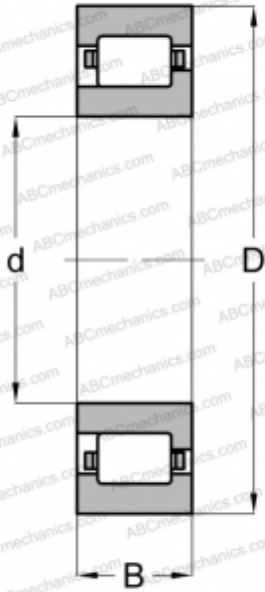

## NJ 2313-E-TVP2-QP51-C4 FAG

Cylindrical roller bearings

TYPE: Roller bearings, Cylindrical roller bearings, Single row, Type NJ, Vibrating screen specification, for electric vibrators (FAG)

### Technical specification

#### DIMENSIONS, MM

d	65,000
D	140,000
B	48,000

#### WEIGHT, KG

3,724