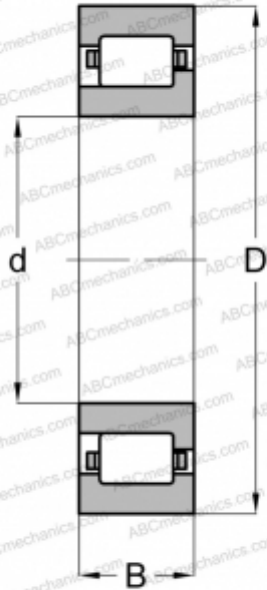

## NJ 2313-E-M1A-QP51-C4 FAG

Cylindrical roller bearings

TYPE: Roller bearings, Cylindrical roller bearings, Single row, Type NJ, Vibrating screen specification, for electric vibrators (FAG)

### Technical specification

#### DIMENSIONS, MM

d	65,000
D	140,000
B	48,000

#### WEIGHT, KG

3,724