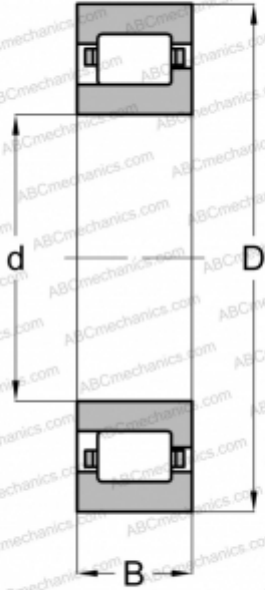

## NJ 2315-E-TVP2-QP51-C4 FAG

Cylindrical roller bearings

TYPE: Roller bearings, Cylindrical roller bearings, Single row, Type NJ, Vibrating screen specification, for electric vibrators (FAG)

### Technical specification

#### DIMENSIONS, MM

d	75,000
D	160,000
B	55,000

#### WEIGHT, KG

5,547