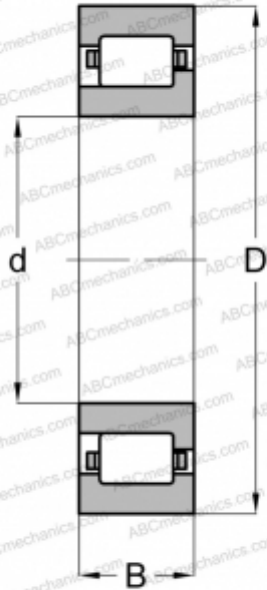

NJ 2316-E-TVP2-QP51-C4 FAG

Cylindrical roller bearings

TYPE: Roller bearings, Cylindrical roller bearings, Single row, Type NJ, Vibrating screen specification, for electric vibrators (FAG)

Technical specification

DIMENSIONS, MM

d	80,000
D	170,000
B	58,000

WEIGHT, KG

6,654

MANUFACTURER

[FAG](#)

REPLACES

NJ 2316-E-XL-TVP2-QP51-C4