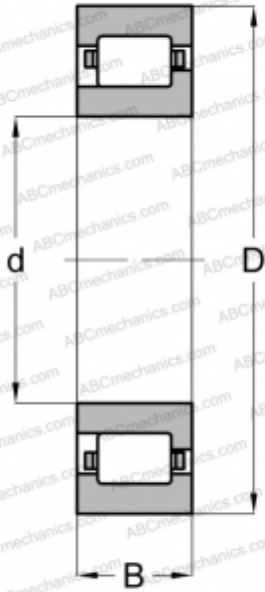

NJ 2318-E-TVP2-QP51-C4 FAG

Cylindrical roller bearings

TYPE: Roller bearings, Cylindrical roller bearings, Single row, Type NJ, Vibrating screen specification, for electric vibrators (FAG)

Technical specification

DIMENSIONS, MM

d	90,000
D	190,000
B	64,000

WEIGHT, KG

9,072

MANUFACTURER

[FAG](#)

REPLACES

NJ 2318-E-XL-TVP2-QP51-C4