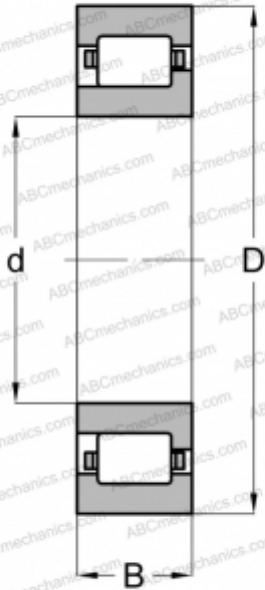

NJ 2319-E-TVP2-QP51-C4 FAG

Cylindrical roller bearings

TYPE: Roller bearings, Cylindrical roller bearings, Single row, Type NJ, Vibrating screen specification, for electric vibrators (FAG)

Technical specification

DIMENSIONS, MM

d	95,000
D	200,000
B	67,000

WEIGHT, KG

10,401

MANUFACTURER

[FAG](#)

REPLACES

NJ 2319-E-XL-TVP2-QP51-C4