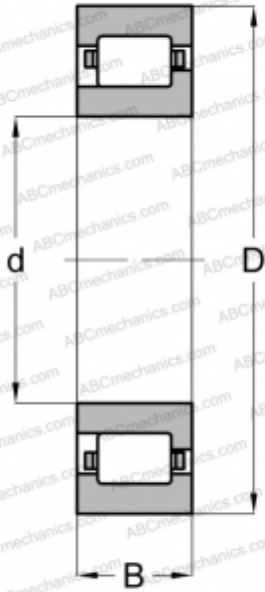

NJ 2320-E-TVP2-QP51-C4 FAG

Cylindrical roller bearings

TYPE: Roller bearings, Cylindrical roller bearings, Single row, Type NJ, Vibrating screen specification, for electric vibrators (FAG)

Technical specification

DIMENSIONS, MM

d	100,000
D	215,000
B	73,000

WEIGHT, KG

12,102

MANUFACTURER

[FAG](#)

REPLACES

NJ 2320-E-XL-TVP2-QP51-C4