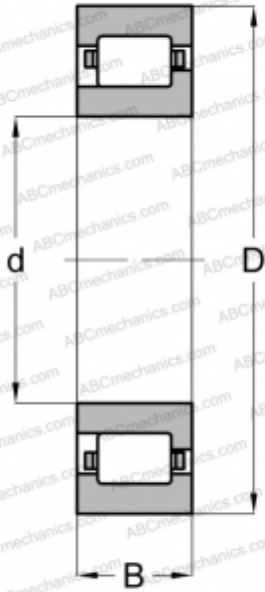

## NJ 2324-E-M1A-QP51-C4 FAG

Cylindrical roller bearings

TYPE: Roller bearings, Cylindrical roller bearings, Single row, Type NJ, Vibrating screen specification, for electric vibrators (FAG)

### Technical specification

#### DIMENSIONS, MM

d	120,000
D	260,000
B	86,000

#### WEIGHT, KG

22,897