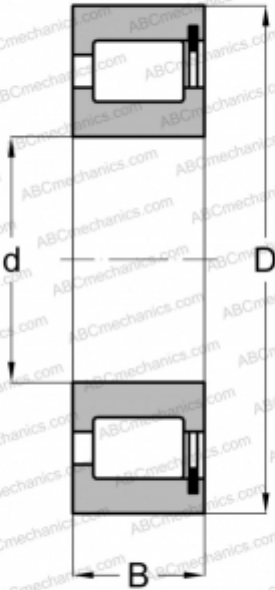

## NCF 2220V FAG

Cylindrical roller bearings

TYPE: Roller bearings, Cylindrical roller bearings, Single row, Full complement roller set, 1 rib on outer ring, 2 ribs on inner ring

### Technical specification

#### DIMENSIONS, MM

d	100,000
D	180,000
B	46,000

#### WEIGHT, KG

4,990