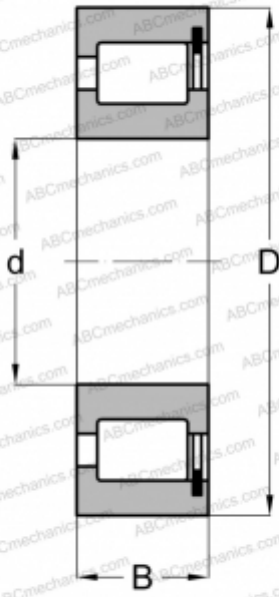

## CPM 2659 CPM

Cylindrical roller bearings

TYPE: Roller bearings, Cylindrical roller bearings, Single row, Full complement roller set, 1 rib on outer ring, 2 ribs on inner ring

### Technical specification

#### DIMENSIONS, MM

|   |         |
|---|---------|
| d | 140,000 |
| D | 190,000 |
| B | 30,000  |

#### WEIGHT, KG

2,481