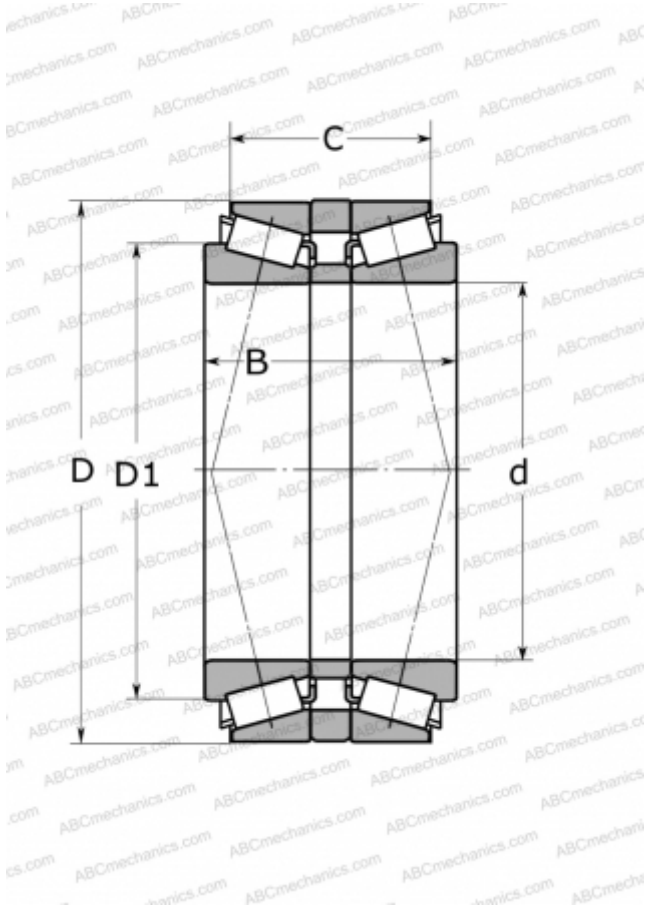

## 31324T146 XJ2/DB SKF

Tapered roller bearings

TYPE: Roller bearings, Tapered, Single row, matched bearings, Back-to-back (SKF)

### Technical specification

#### DIMENSIONS, MM

d	120,000
D	260,000
D1	190,000
B	146,000
C	134,000

#### WEIGHT, KG

35,000