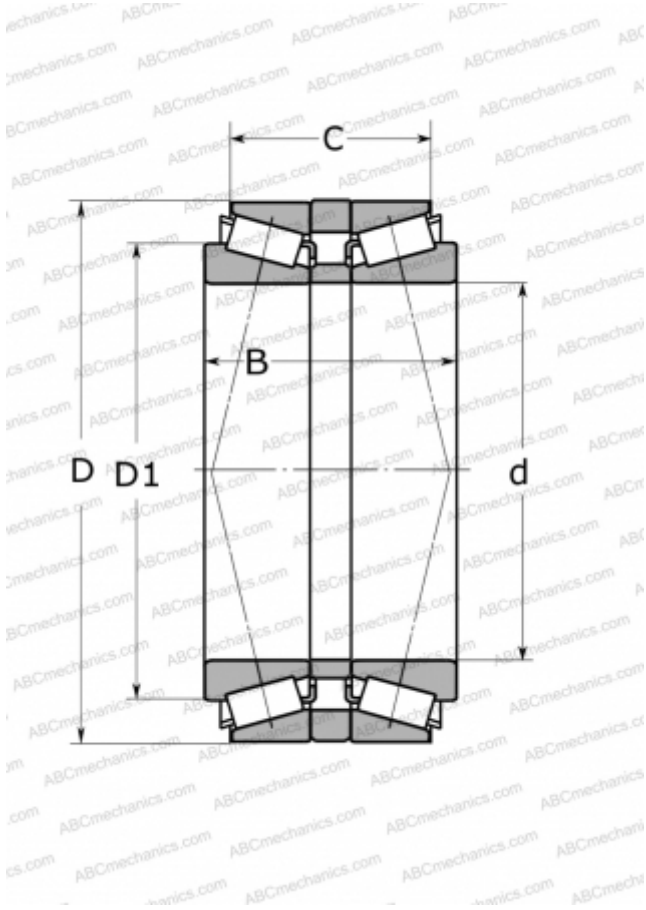

## 32228T158 J2/DB SKF

Tapered roller bearings

TYPE: Roller bearings, Tapered, Single row, matched bearings, Back-to-back (SKF)

### Technical specification

#### DIMENSIONS, MM

d	140,000
D	250,000
D1	191,000
B	158,000
C	130,500

#### WEIGHT, KG

31,000