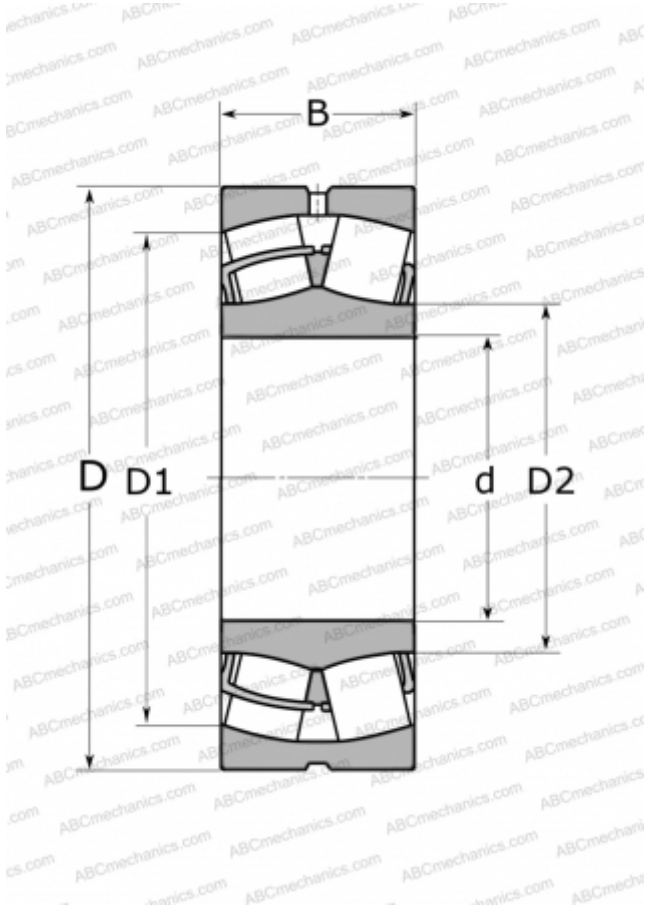

## 22308 E SKF

Spherical roller bearings

TYPE: Roller bearings, Spherical, Double row, Radial, self-aligning

### Technical specification

#### DIMENSIONS, MM

d	40,000
D	90,000
D1	74,300
D2	49,700
B	33,000

#### WEIGHT, KG

1,050