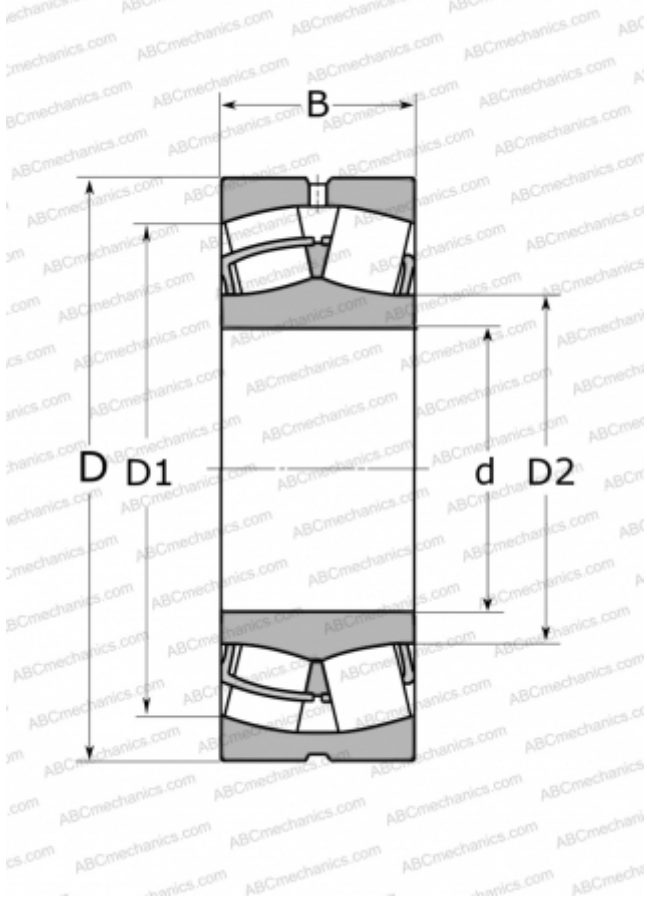

## 24028 CC/W33 SKF

Spherical roller bearings

TYPE: Roller bearings, Spherical, Double row, Radial, self-aligning

### Technical specification

#### DIMENSIONS, MM

d	140,000
D	210,000
D1	185,000
D2	155,000
B	69,000

#### WEIGHT, KG

8,550