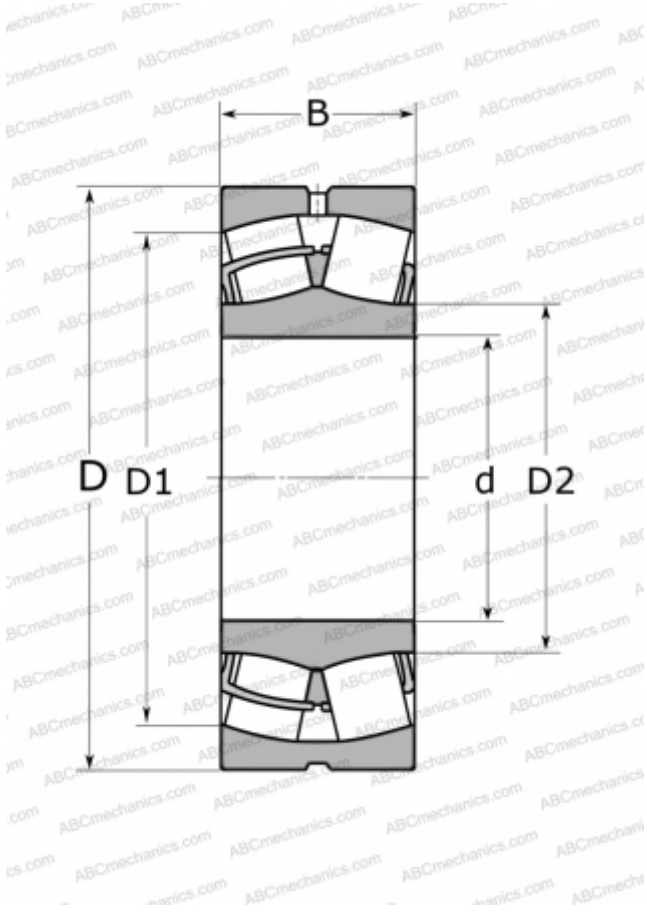

22316 UAVS2 NTN

Spherical roller bearings

TYPE: Roller bearings, Spherical, Double row, Radial, for vibratory loads

Technical specification

DIMENSIONS, MM

| | |
|---|---------|
| d | 80,000 |
| D | 170,000 |
| B | 58,000 |

WEIGHT, KG

6,368

MANUFACTURER

[NTN](#)

INTERCHANGE

| | |
|--------|---|
| ABC | 22316 W33 F80 |
| FAG | 22316 E T41A / 22316 EAS MA |
| SKF | 22316 EJA/VA405 |
| NSK | 22316 CAME4C4U15-VS |
| TIMKEN | 22316 YMW33W800C4 |