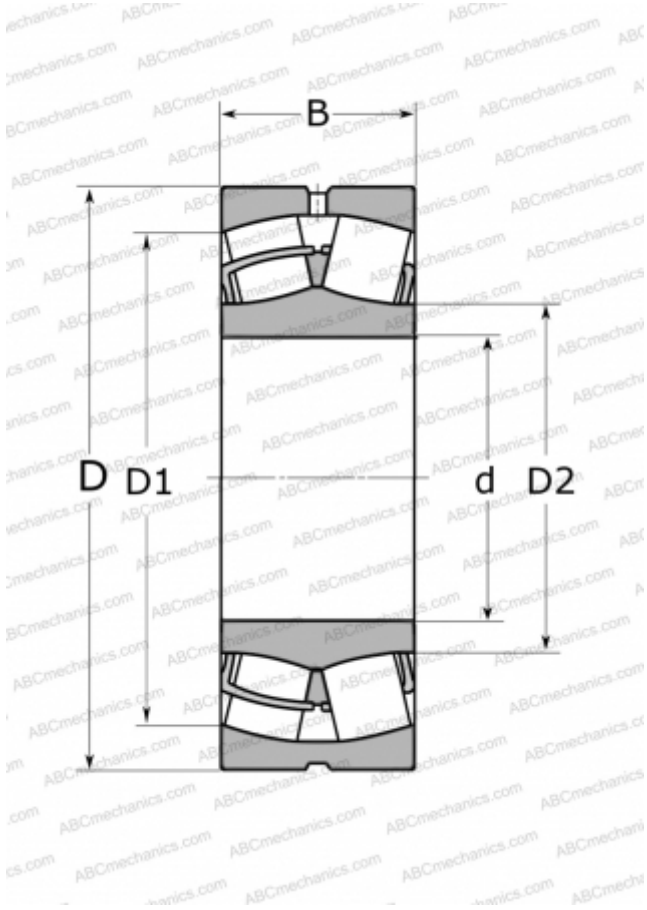

## 22318 UAVS2 NTN

Spherical roller bearings

TYPE: Roller bearings, Spherical, Double row, Radial, for vibratory loads

### Technical specification

#### DIMENSIONS, MM

d	90,000
D	190,000
B	64,000

#### WEIGHT, KG

8,791