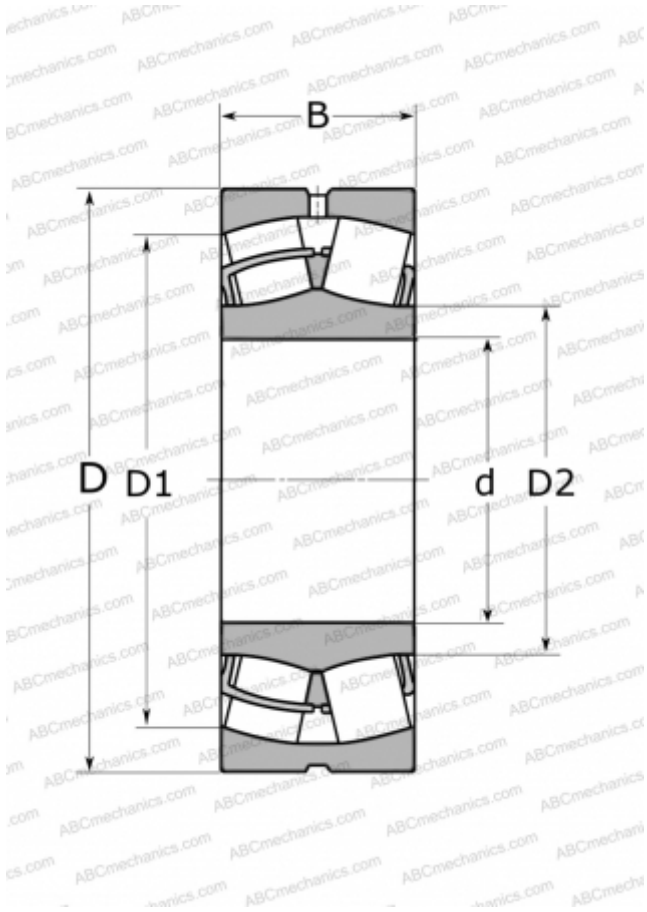

22324 CCJA/W33VA405 SKF

Spherical roller bearings

TYPE: Roller bearings, Spherical, Double row, Radial, for vibratory loads

Technical specification

DIMENSIONS, MM

d	120,000
D	260,000
D1	216,000
D2	152,000
B	86,000

WEIGHT, KG

23,000

MANUFACTURER

[SKF](#)

INTERCHANGE

ABC	22324 W33 F80
FAG	22324 E T41A / 22324 EAS MA
NSK	22324 CAME4C4U15-VS
TIMKEN	22324 YMW33W800C4
NTN	22324 UVAS2
ABC	23324 W33 F80
FAG	23324 AS MA T41A / 23324 AS MA
SKF	453324 CCJA/W33VA405
TIMKEN	23324 YMW33W800C4
NTN	23324 BVS2