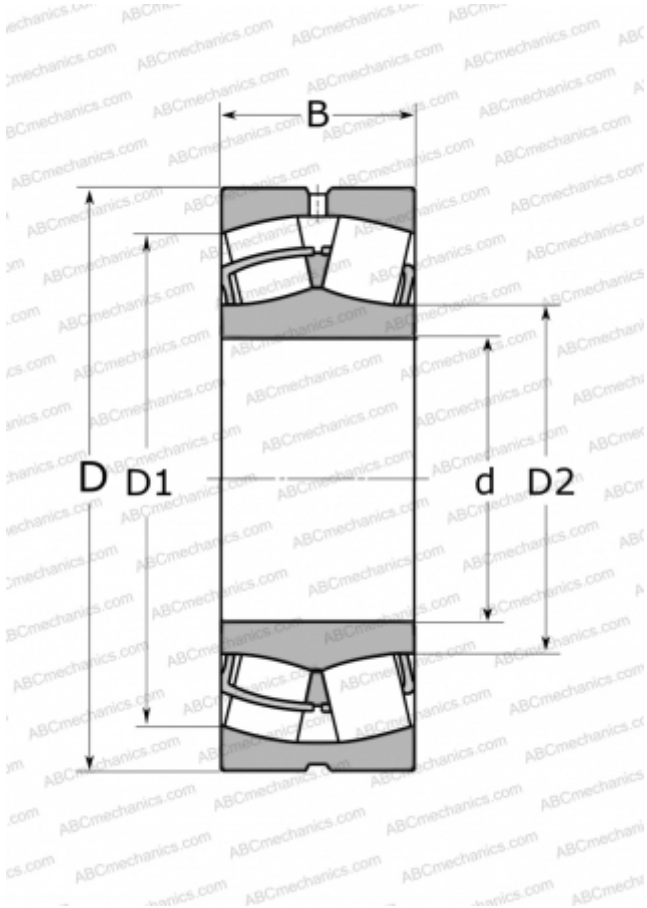

23324 AS MA T41A / 23324 AS MA C4 F80

FAG

Spherical roller bearings

TYPE: Roller bearings, Spherical, Double row, Radial, for vibratory loads

Technical specification

DIMENSIONS, MM

| | |
|---|---------|
| d | 120,000 |
| D | 260,000 |
| B | 106,000 |

WEIGHT, KG

28,985

MANUFACTURER

[FAG](#)

INTERCHANGE

| | |
|--------|---|
| ABC | 23324 W33 F80 |
| NSK | 22324 CAME4C4U15-VS |
| SKF | 453324 CCJA/W33VA405 |
| TIMKEN | 23324 YMW33W800C4 |
| NTN | 23324 BVS2 |
| ABC | 22324 W33 F80 |
| FAG | 22324 E T41A / 22324 EAS MA |
| SKF | 22324 CCJA/W33VA405 |
| TIMKEN | 22324 YMW33W800C4 |
| NTN | 22324 UVAS2 |