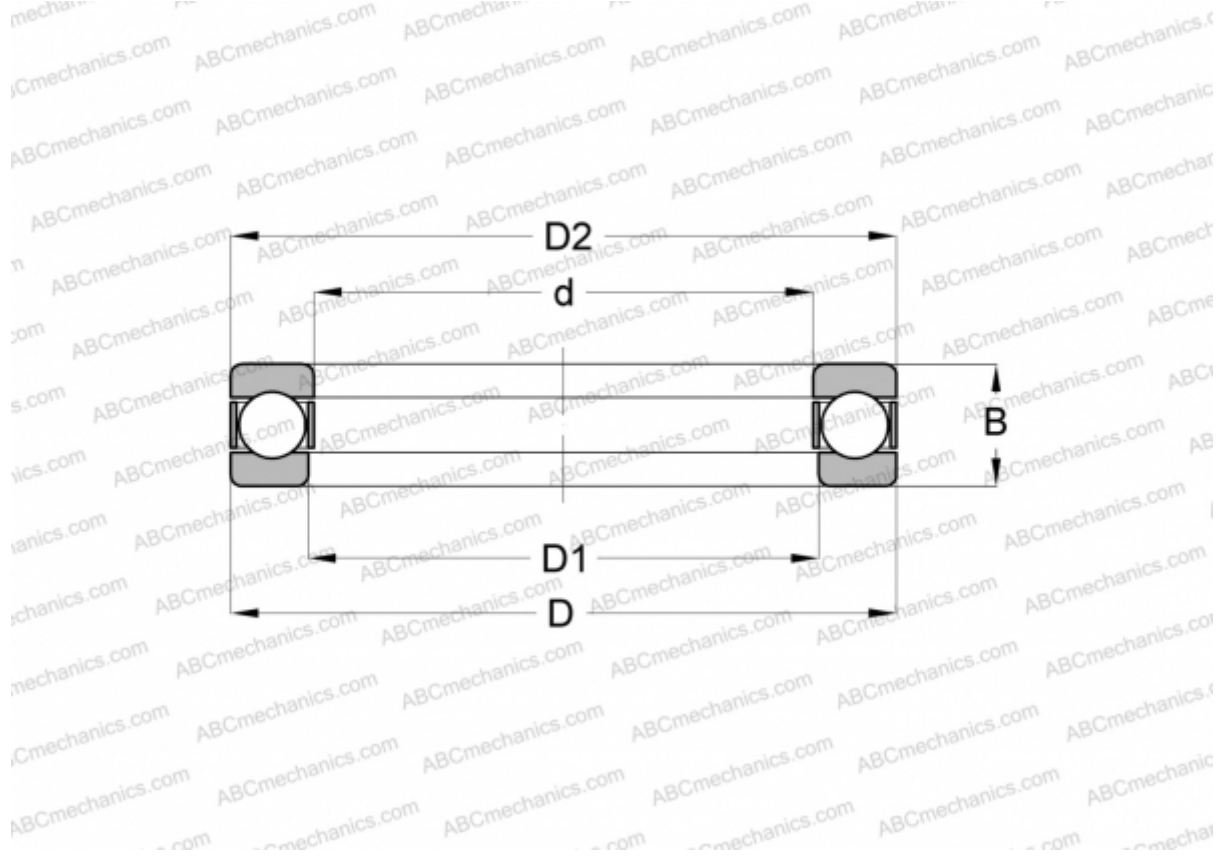

## BA 4 ABC

Thrust ball bearings

TYPE: Ball bearings, Thrust ball bearing, Single direction, Separable

### Technical specification

#### DIMENSIONS, MM

d	4,000
D	10,000
D1	4,200
D2	9,800
B	4,000

**WEIGHT, KG** 0,002

**MANUFACTURER** [ABC](#)