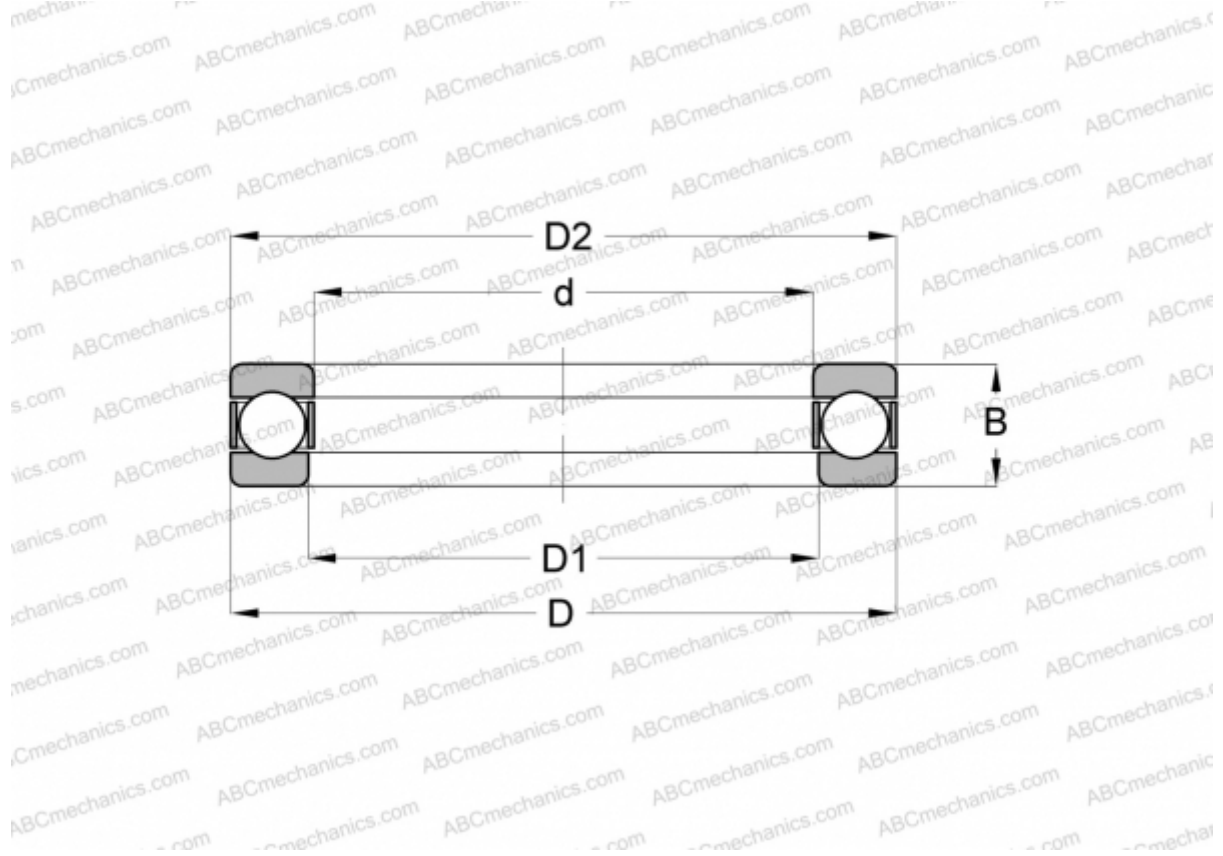

BA 5 ABC

Thrust ball bearings

TYPE: Ball bearings, Thrust ball bearing, Single direction, Separable

Technical specification

DIMENSIONS, MM

d	5,000
D	12,000
D1	5,200
D2	11,800
B	4,000

WEIGHT, KG 0,002

MANUFACTURER [ABC](#)