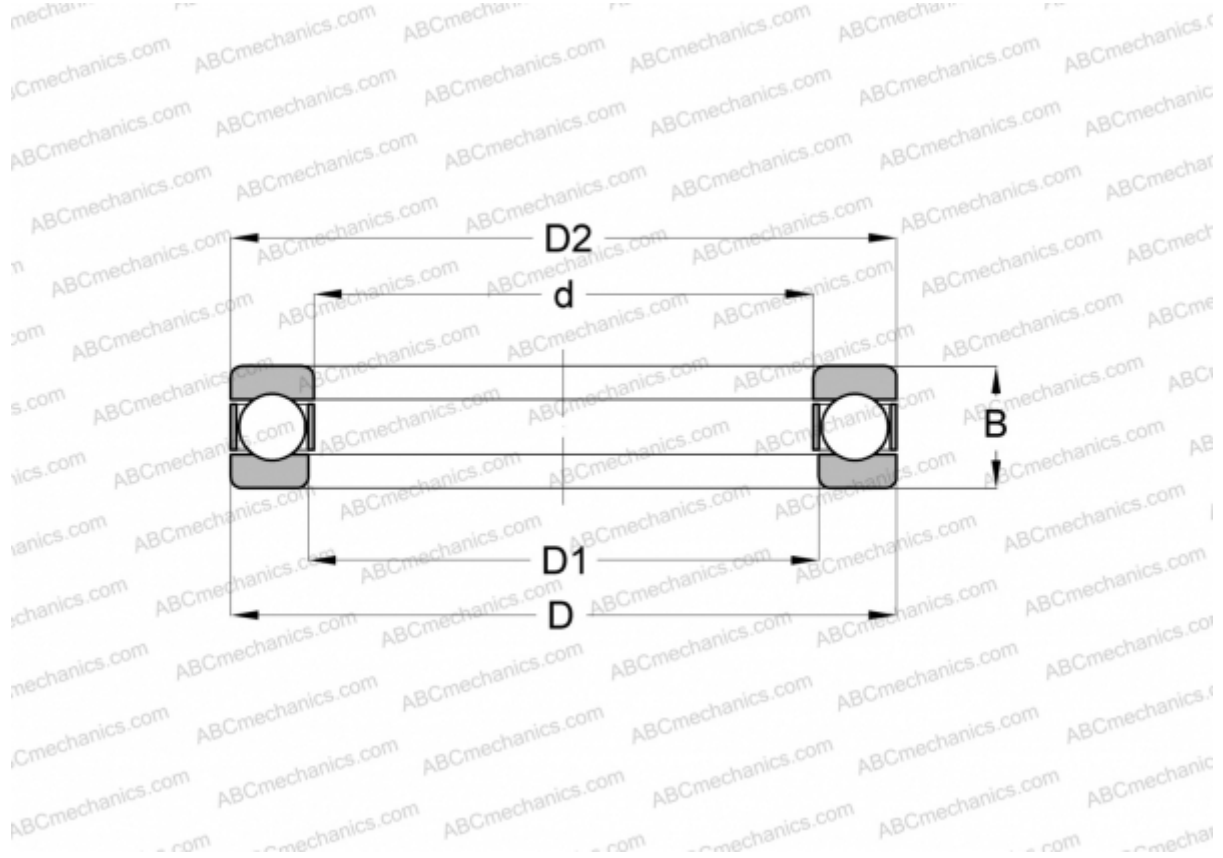

51101 ABC

Thrust ball bearings

TYPE: Ball bearings, Thrust ball bearing, Single direction, Separable

Technical specification

DIMENSIONS, MM

d	12,000
D	26,000
D1	13,000
D2	26,000
B	9,000

WEIGHT, KG 0,023

MANUFACTURER [ABC](#)