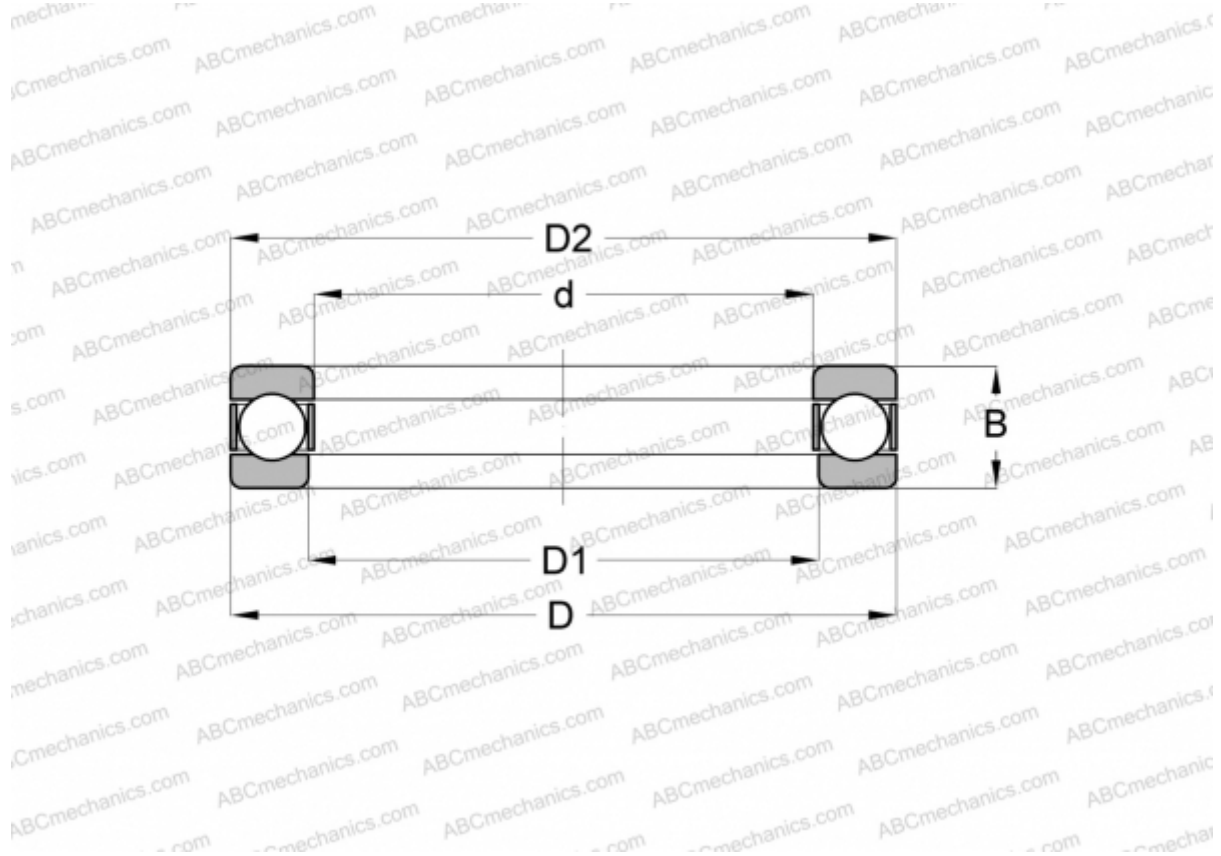

51302 FAG

Thrust ball bearings

TYPE: Ball bearings, Thrust ball bearing, Single direction, Separable

Technical specification

DIMENSIONS, MM

d	15,000
D	37,000
D1	17,000
D2	37,000
B	15,000

WEIGHT, KG 0,086

MANUFACTURER [FAG](#)