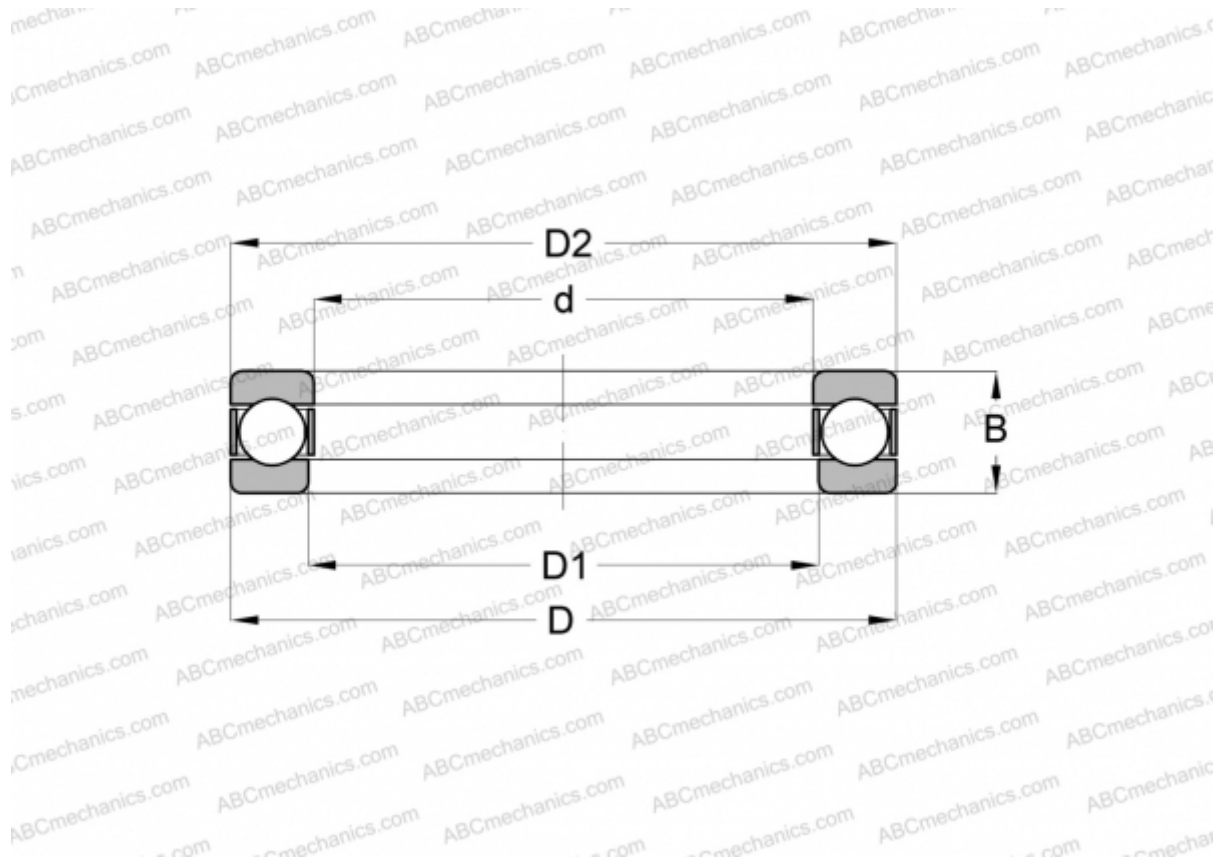

51302 STEYR

Thrust ball bearings

TYPE: Ball bearings, Thrust ball bearing, Single direction, Separable

Technical specification

DIMENSIONS, MM

d	15,000
D	37,000
D1	17,000
D2	37,000
B	15,000

WEIGHT, KG 0,086

MANUFACTURER [STEYR](#)