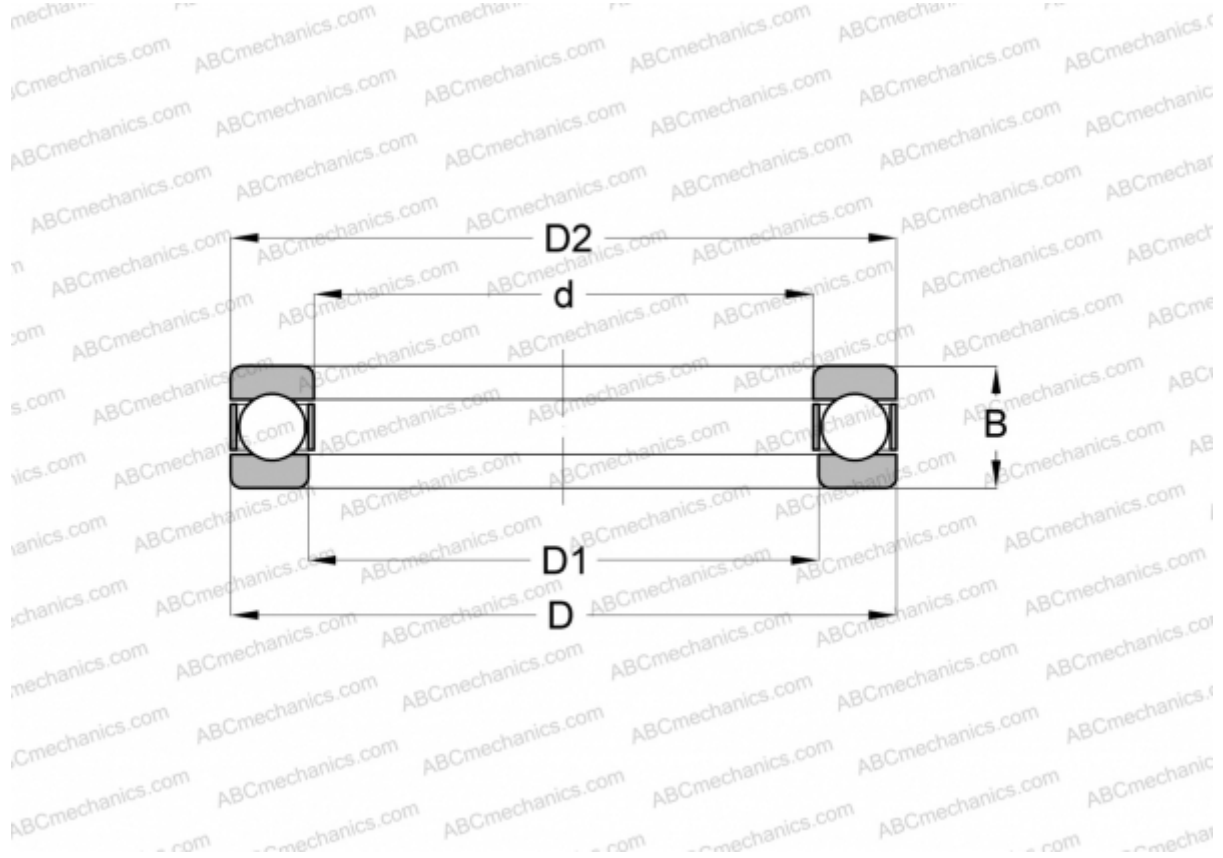

51204 STEYR

Thrust ball bearings

TYPE: Ball bearings, Thrust ball bearing, Single direction, Separable

Technical specification

DIMENSIONS, MM

d	20,000
D	40,000
D1	22,000
D2	40,000
B	14,000

WEIGHT, KG 0,073

MANUFACTURER [STEYR](#)