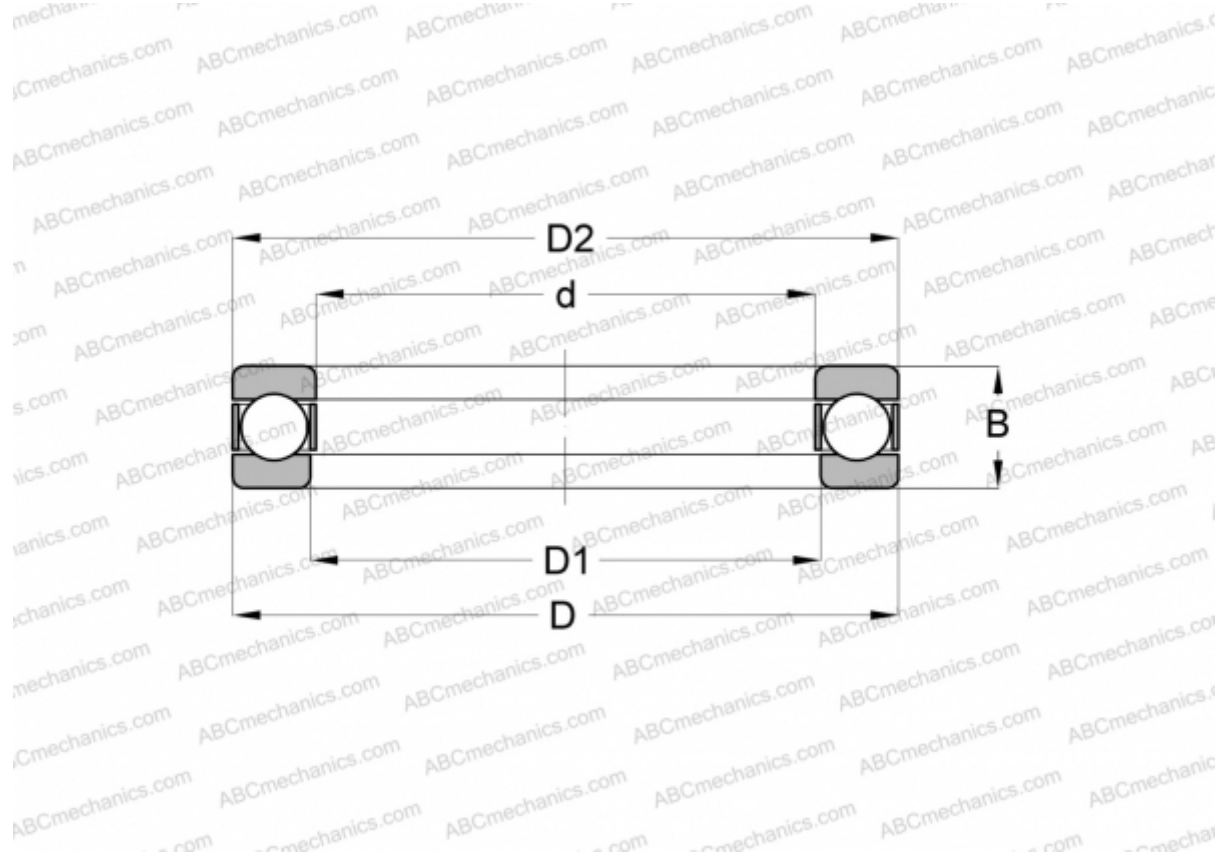

## ELP 25 RIV

Thrust ball bearings

TYPE: Ball bearings, Thrust ball bearing, Single direction, Separable

### Technical specification

#### DIMENSIONS, MM

d	25,000
D	42,000
D1	26,000
D2	42,000
B	11,000

**WEIGHT, KG** 0,059

**MANUFACTURER** [RIV](#)