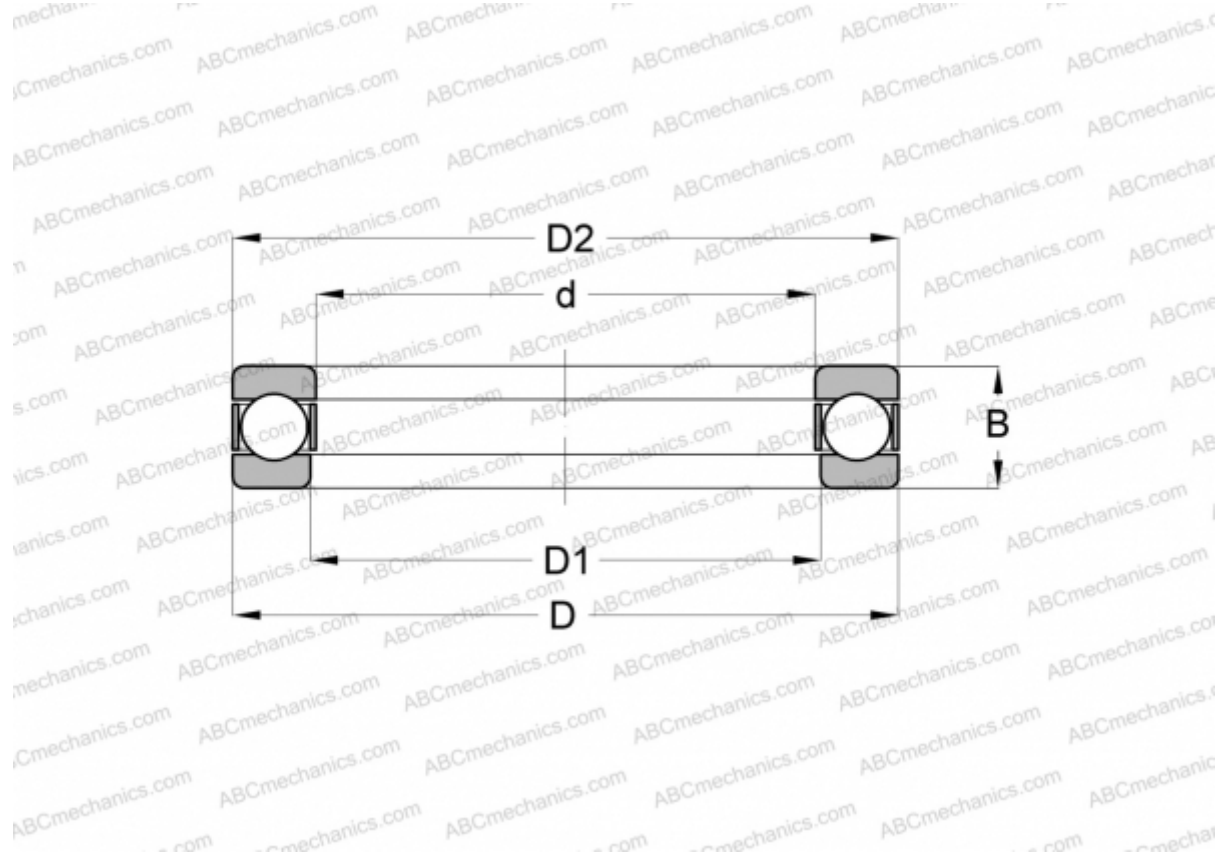

## 51305 SKF

Thrust ball bearings

TYPE: Ball bearings, Thrust ball bearing, Single direction, Separable

#### DIMENSIONS, MM

d	25,000
D	52,000
D1	27,000
D2	52,000
B	18,000

**WEIGHT, KG** 0,170

**MANUFACTURER** [SKF](#)