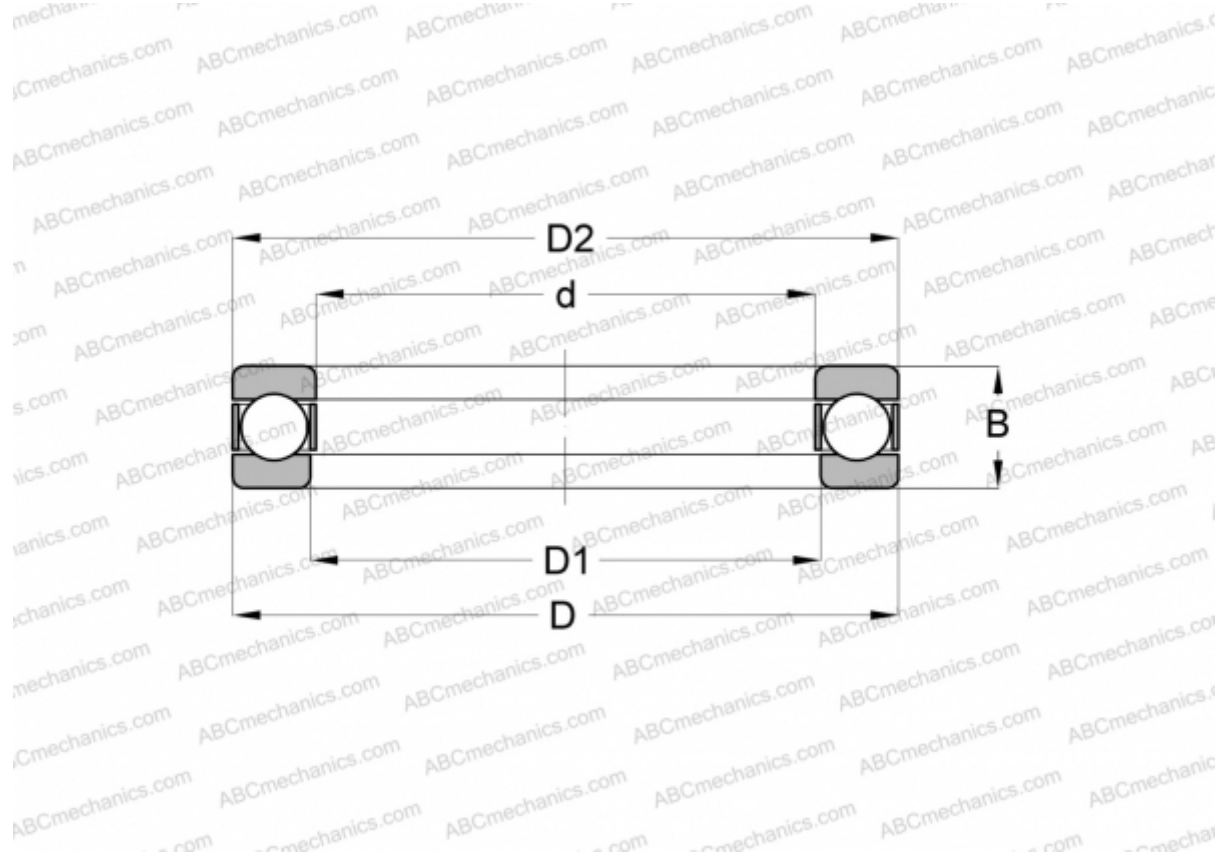

## 51305 STEYR

Thrust ball bearings

TYPE: Ball bearings, Thrust ball bearing, Single direction, Separable

### Technical specification

#### DIMENSIONS, MM

d	25,000
D	52,000
D1	27,000
D2	52,000
B	18,000

**WEIGHT, KG** 0,172

**MANUFACTURER** [STEYR](#)